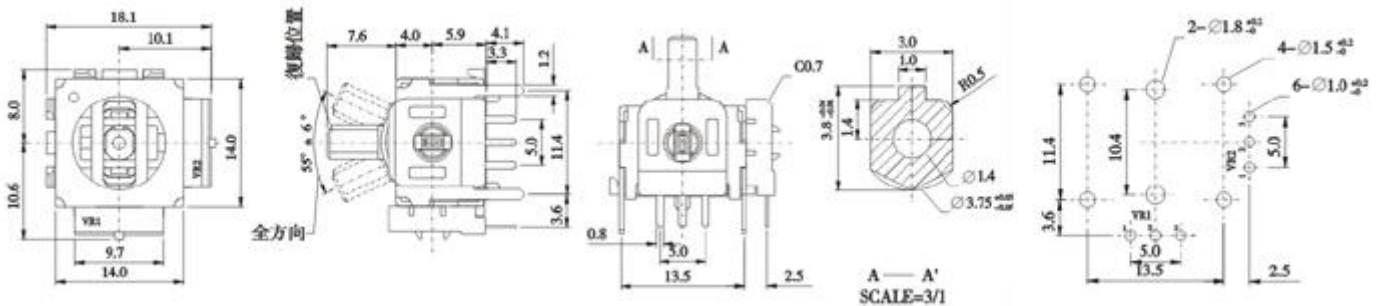

Model(型號): **RKJXP13N01**

► Download PDF file

Features:(特點):

Compact design with a good space factor.
Available in a wide variety of type including standard type and lever reset type.
Constructed integral with tact switch for selection ,thus contributing to improvement in the operability of sets.

Applications(作用):

Controller for remote control of audio equipment , CD-L , VCD , TV ,car navigation system, and for game , etc .

Dimensions(規格圖):

Specifications(規格)

Electrical Characteristics [電氣性能]

Total resistance [全阻抗值]	10KΩ , 50K Ω , 100KΩ
Total resistance tolerance [全阻抗值容許差]	±30%
Ratings power(w) [額定功率]	0.0125W, Switch 5V DC
Resistance taper [阻抗變化特性]	B
Residual resistance [殘留阻值]	全阻值3%Ω Max.
Sliding noise [滑動雜音]	300mV Max
Insulation resistance [絕緣阻抗]	100MΩ Min. at DC 250V. Switch 10MΩ Min. DC 10V
Withstanding voltage [耐電壓]	1 minute at AC 250V
Max. operating voltage [最高使用電壓]	AC 50V

Mechanical Characteristics [機械性能]

Operation torque [回轉力矩]	150~200gf.cm
Rotation stopper strength [止動強度]	3Kgf.cm Min
Switch Travel [開關移動量]	0.5 mm

Endurance Characteristics [耐久性能]

Rotational life [回轉壽命]	More than 1,000,000 cycles
--------------------------	----------------------------