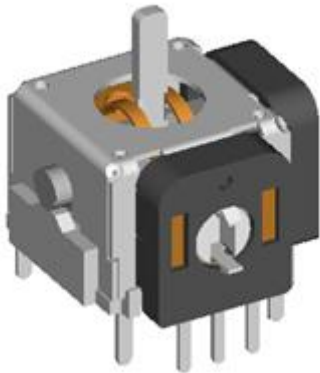

Model(型號): **RKJXP13N01**

► Download PDF file

Features:(特點):

Compact design with a good space factor.
Available in a wide variety of type including standard type and lever reset type.
Constructed integral with tact switch for selection ,thus contributing to improvement in the operability of sets.

Applications(作用):

Controller for remote control of audio equipment , CD-L , VCD , TV ,car navigation system, and for game , etc .

Dimensions(規格圖):

Specifications(規格)

Electrical Characteristics [電氣性能]

Total resistance [全阻抗值]	10KΩ , 50K Ω , 100KΩ
Total resistance tolerance [全阻抗值容許差]	±30%
Ratings power(w) [額定功率]	0.0125W, Switch 5V DC
Resistance taper [阻抗變化特性]	B
Residual resistance [殘留阻值]	全阻值3%Ω Max.
Sliding noise [滑動雜音]	300mV Max
Insulation resistance [絕緣阻抗]	100MΩ Min. at DC 250V. Switch 10MΩ Min. DC 10V
Withstanding voltage [耐電壓]	1 minute at AC 250V
Max. operating voltage [最高使用電壓]	AC 50V